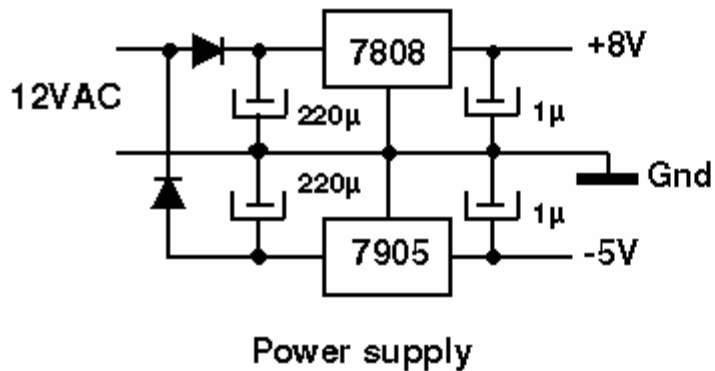

Active Breakout Box - schematics

Active Breakout Box - possible layout on Vero strip-board

Bottom View!

black digits: input points
red digits: measurement points

Power supply